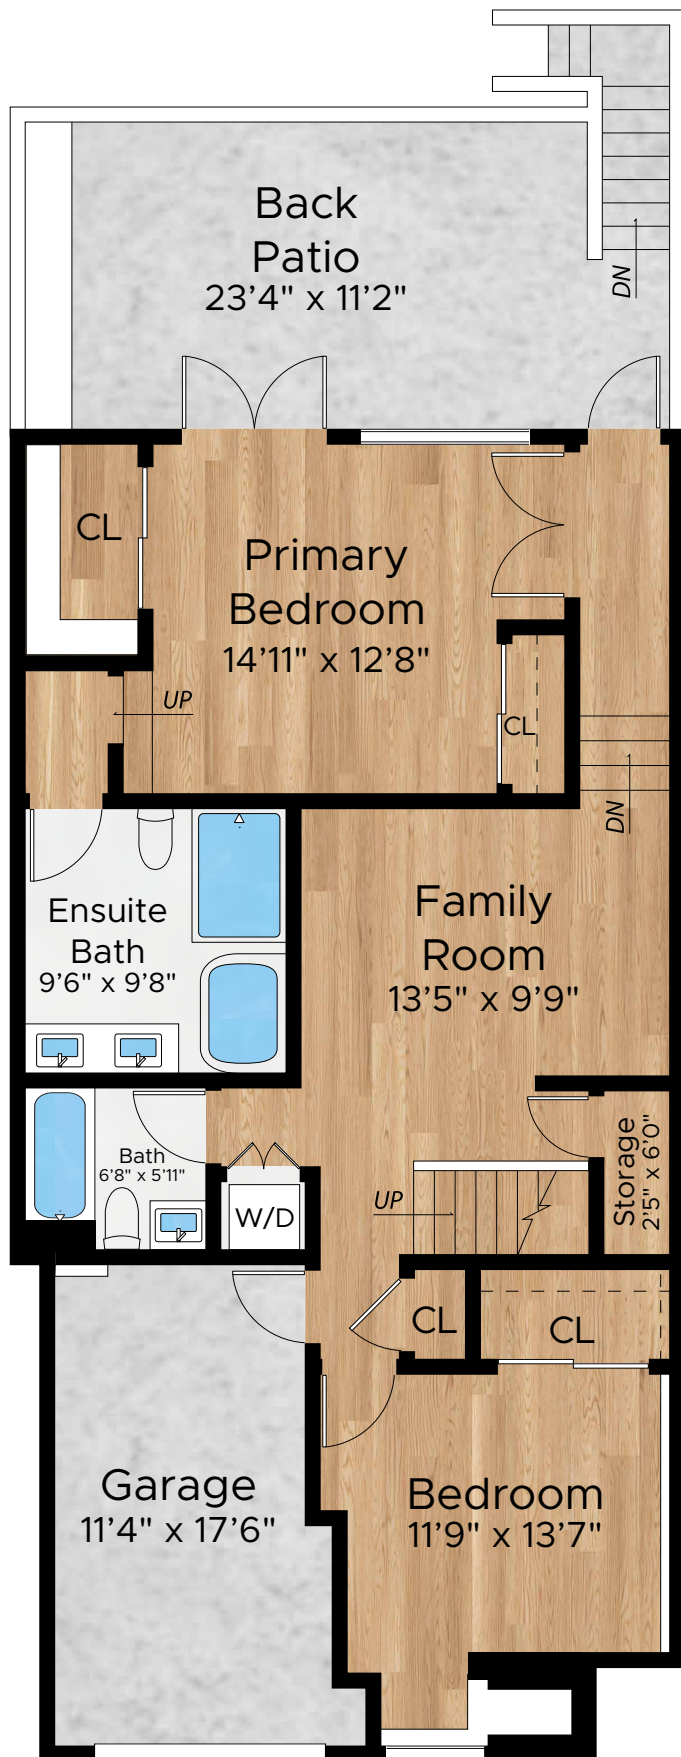

### PROPERTY SQ FT INFORMATION

#### LIVING SPACE: 2244 SQ FT

- \* Main House (Lower Level): 986 Sq Ft
- \* Main House (Main Level): 1258 Sq Ft

#### NON-LIVING SPACE: 601 SQ FT

- \* Lower Level (Garage/ Back Patio): 470 Sq Ft
- \* Main Level (Balcony): 131 Sq Ft

COMBINED: 2845 Sq Ft

Lower Level

Main Level