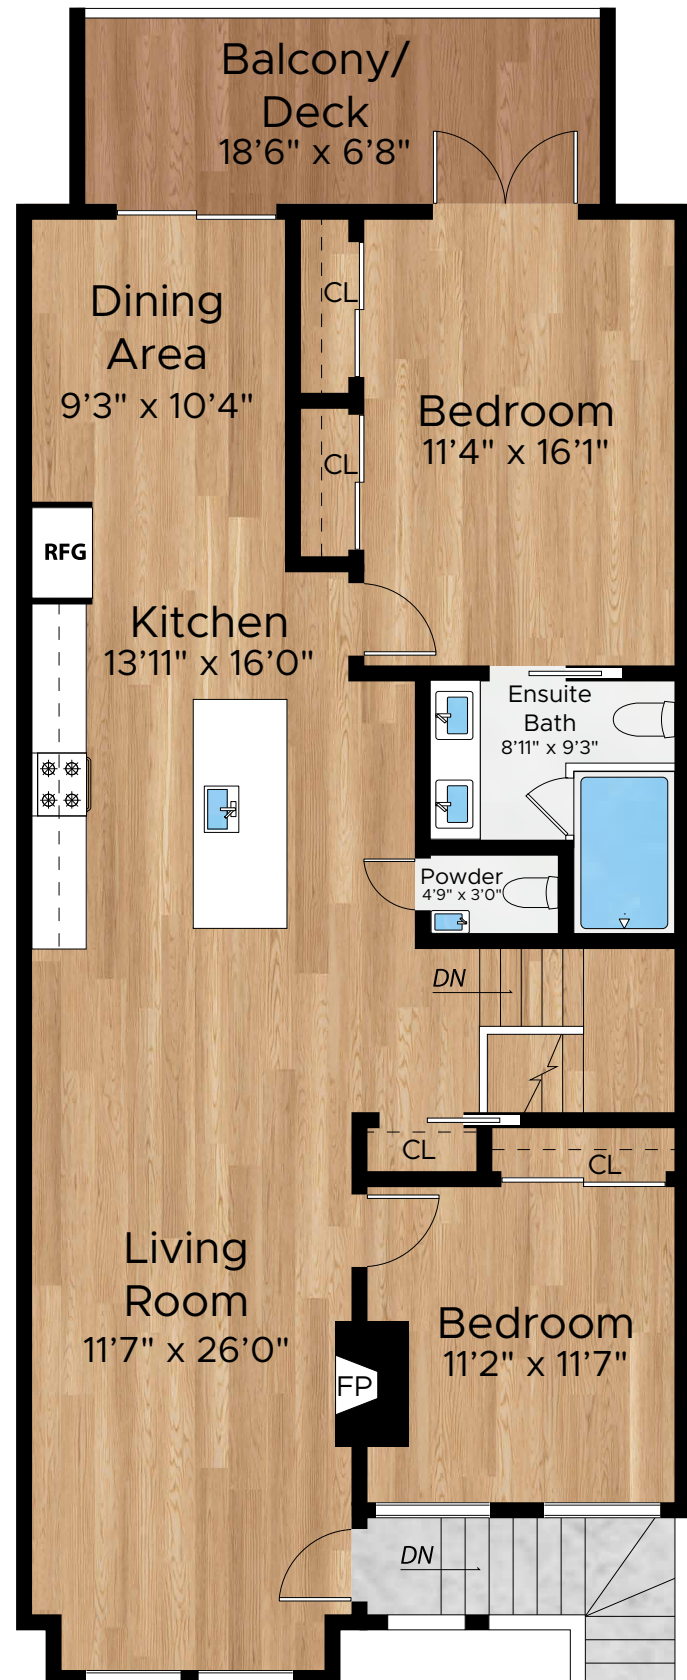

### PROPERTY SQ FT INFORMATION

#### LIVING SPACE: 2244 SQ FT

- \* Main House (Lower Level): 986 Sq Ft
- \* Main House (Main Level): 1258 Sq Ft

#### NON-LIVING SPACE: 601 SQ FT

- \* Lower Level (Garage/ Back Patio): 470 Sq Ft
- \* Main Level (Balcony): 131 Sq Ft

COMBINED: 2845 Sq Ft

Lower Level

Main Level